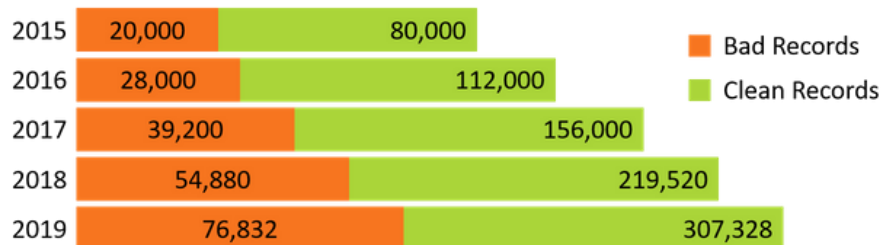

Enforce

policies for regulatory compliance.

Standardize

business terminology and report transformations.

Ensure

data availability and quality.

Can you afford the cost of dirty data?

On average, corporate data grows at 40% per year.

Approximately 20% of the average database is dirty.

Keeping the \$100 per-dirty-record in mind, and using a 100,000-record database, notice the astronomical cost of bad data over five years.

Harness the Value in Your Organization's Data and Leave the Wild Wild West Behind