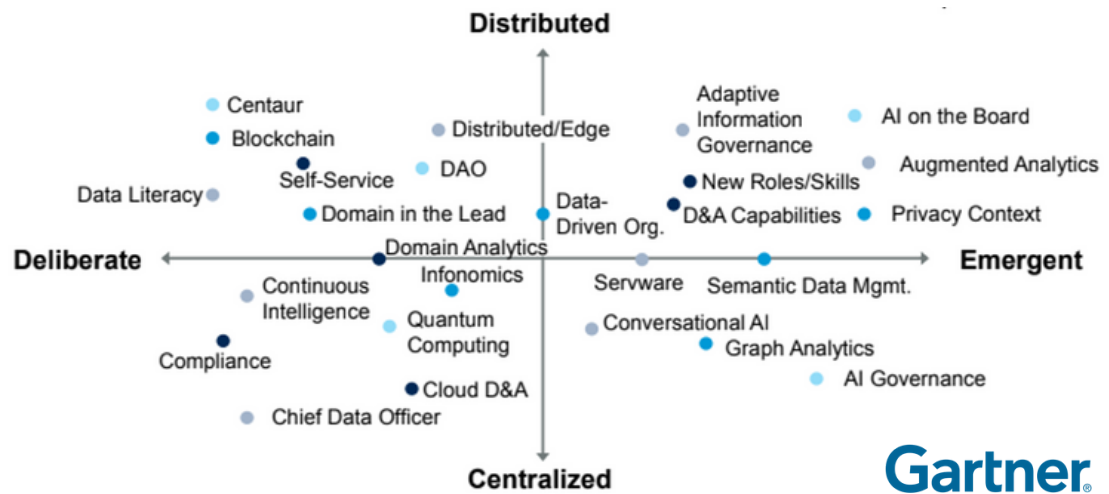

About 40% complained

of being overwhelmed with info – finding it difficult to find the right info amongst the clutter.

Greater than 50%

of the info gathered was irrelevant to their original search request.

40% admit

to using wrong information at least once a week.

Source: Accenture

Emergent Trends in Data and Analytics Enabled by Adaptive Governance.

Fresh perspective to future proof your data strategy.

Only through Data Governance can you achieve Data Nirvana - having the right people, executing the right processes, using the right data, at the right time, with the right technology. Let SME Solutions Group guide you on the path of data enlightenment.